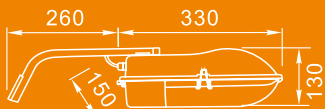

22006C-20

MODEL	POWER	LUMEN	VOLTAGE	CCT RANGE	COLOUR	THE MATERIAL	GRADE
22006C-20	1×20=20W	2000 Lm	AC100-260V/50-60Hz	3000K/6500K	GRAY	AL+PC	IP65
22007C-20	1×20=20W	2000 Lm	AC100-260V/50-60Hz	3000K/6500K	GRAY	AL+PC	IP65
22009C-30	1×30=30W	3000 Lm	AC100-260V/50-60Hz	3000K/6500K	GRAY	AL+PC	IP65
22008A-30	1×30=30W	3000 Lm	AC100-260V/50-60Hz	3000K/6500K	GRAY	AL+PC	IP65
22008A-50	1×50=50W	5000 Lm	AC100-260V/50-60Hz	3000K/6500K	GRAY	AL+PC	IP65

MODEL	POWER	LUMEN	VOLTAGE	CCT RANGE	COLOUR	GRADE	THE SIZE OF POLE	PRODUCT SIZE
22008C-30	1×30=30W	3000 Lm	AC100-260V/50-60Hz	3000K/6500K	GRAY	AL+PC	—	—
L22012-24	24W	1920 Lm	AC100-260V/50-60Hz	3000K/6500K	GRAY	IP65	Ø40	397×135×65mm
L22012-12	12W	960 Lm	AC100-260V/50-60Hz	3000K/6500K	GRAY	IP65	Ø40	350×103×60mm

L22012-J30

L22012-J50

MODEL	POWER	LUMEN	VOLTAGE	CCT RANGE	COLOUR	GRADE	THE SIZE OF POLE	PRODUCT SIZE
L22012-J20	20W	1400 Lm	AC100-260V/50-60Hz	3000K/6500K	GRAY	IP65	Ø40	350×103×60mm
L22012-J30	30W	2100 Lm	AC100-260V/50-60Hz	3000K/6500K	GRAY	IP65	Ø40	388×143×65mm
L22012-J50	50W	4000 Lm	AC100-260V/50-60Hz	3000K/6500K	GRAY	IP65	Ø42	498×220×85mm