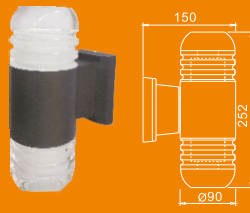

JYZS-L655
2x8W