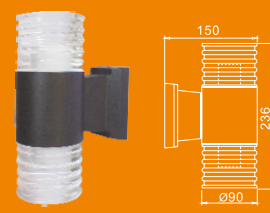

JYZS-L658
2x8W

PRODUCT PARAMETERS

Power: 2x8W
Voltage: AC100-260V / 50-60Hz
Grade: IP54
CCT range: 3000K / 6500K

LED

Application:
Roads, Parks, Industrial areas
streets