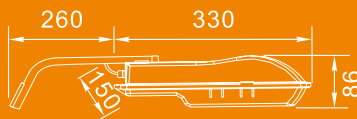

22008A-30 / 22008A-50