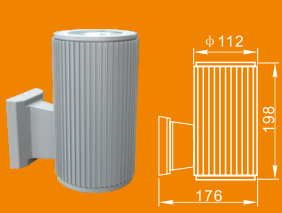

LED

Application:
Roads, Parks, Industrial areas
streets

WALL LIGHT SERIES

L72018 10W