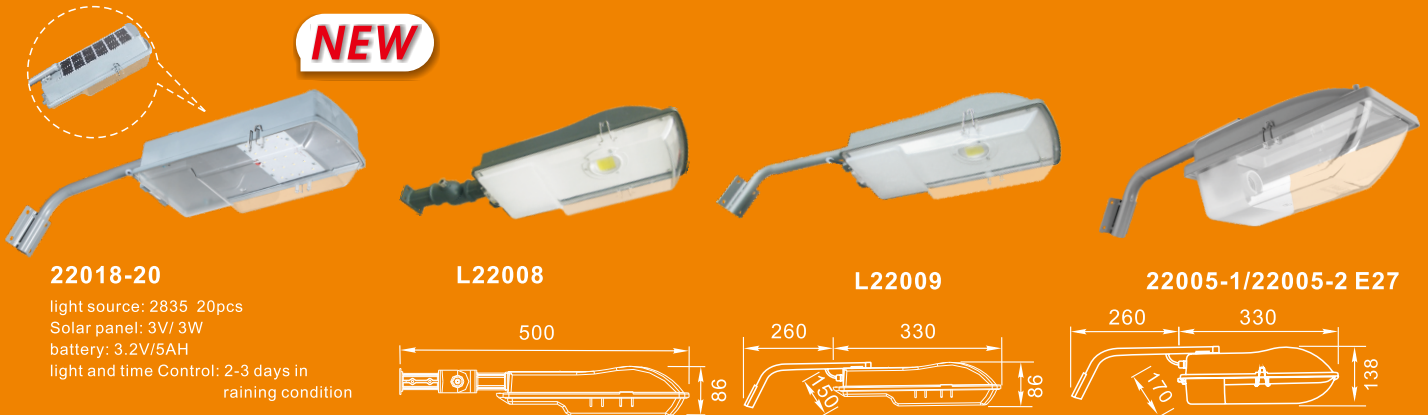

LED ROAD LIGHT SERIES

MODEL	POWER	LUMEN	VOLTAGE	CCT RANGE	COLOUR	THE MATERIAL	GRADE
L22008	20W/30W	1600Lm/2400Lm	AC100-260V/50-60Hz	3000K/6500K	GRAY	AL+PC	IP65
L22009	20W/30W	1600Lm/2400Lm	AC100-260V/50-60Hz	3000K/6500K	GRAY	AL+PC	IP65