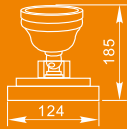

L88001-1-S
10W