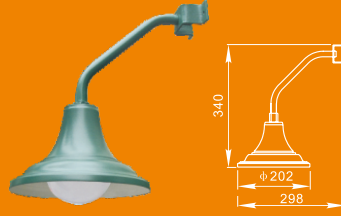

66018-B
9W

PRODUCT PARAMETERS

Power: 7W/9W & E27MAX.60W

Voltage: AC100-260V / 50~60Hz

Grade: IP65

CCT range: 3000K / 6500K

LED

Application:
Roads, Parks, Industrial areas
streets