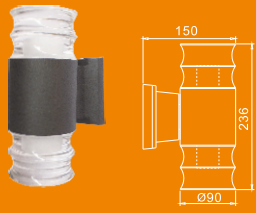

JYZS-L653
2x8W