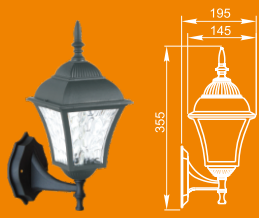

LANTERN LIGHT SERIES

LED

Application:
Roads, Parks, Industrial areas
streets

L83002B-UP