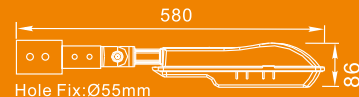

MODEL	POWER	LUMEN	VOLTAGE	CCT RANGE	COLOUR	THE MATERIAL	GRADE
22006C-20	1×20=20W	2000 Lm	AC100-260V/50-60Hz	3000K/6500K	GRAY	AL+PC	IP65
22007C-20	1×20=20W	2000 Lm	AC100-260V/50-60Hz	3000K/6500K	GRAY	AL+PC	IP65
22009C-30	1×30=30W	3000 Lm	AC100-260V/50-60Hz	3000K/6500K	GRAY	AL+PC	IP65
22008A-30	1×30=30W	3000 Lm	AC100-260V/50-60Hz	3000K/6500K	GRAY	AL+PC	IP65
22008A-50	1×50=50W	5000 Lm	AC100-260V/50-60Hz	3000K/6500K	GRAY	AL+PC	IP65