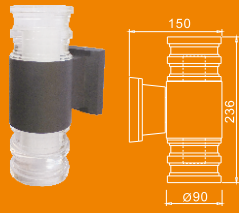

JYZS-L654
2x8W