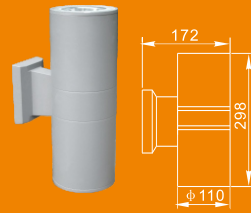

L72004 2x10W

PRODUCT PARAMETERS

Power: COB 10W/COB 2x10W
Voltage: AC100-260V / 50-60Hz
Grade: IP54
CCT range: 3000K / 6500K