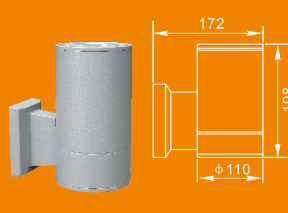

LED

Application:
Roads, Parks, Industrial areas
streets

WALL LIGHT SERIES

L72002 10W

PRODUCT PARAMETERS

Power: COB 10W/COB 2x10W
Voltage: AC100-260V / 50-60Hz
Grade: IP54
CCT range: 3000K / 6500K

PRODUCT PARAMETERS

Power: COB 10W
Voltage: AC100-260V / 50-60Hz
Grade: IP54
CCT range: 3000K / 6500K

PRODUCT PARAMETERS

Power: 2x8W
Voltage: AC100-260V / 50-60Hz
Grade: IP54
CCT range: 3000K / 6500K

LED

Application:
Roads, Parks, Industrial areas
streets

LAWN LIGHT SERIES

MODEL	POWER	LUMEN	VOLTAGE	CCT RANGE	GRADE	PRODUCT SIZE
65009-S	E27 MAX.60W	800Lm	AC100-260V/50-60Hz	3000K/6500K	IP43	Ø260x210mm
65009-M	E27 MAX.60W	800Lm	AC100-260V/50-60Hz	3000K/6500K	IP43	Ø260x800mm
L65004	10W / E27MAX.60W	800Lm	AC100-260V/50-60Hz	3000K/6500K	IP43	Ø135x900mm
L65005	10W / E27MAX.60W	800Lm	AC100-260V/50-60Hz	3000K/6500K	IP43	Ø135x900mm
L65004-01	10W / E27MAX.60W	800Lm	AC100-260V/50-60Hz	3000K/6500K	IP43	Ø135x900mm
L65005-01	10W / E27MAX.60W	800Lm	AC100-260V/50-60Hz	3000K/6500K	IP43	Ø135x900mm
L65006	10W / E27MAX.60W	800Lm	AC100-260V/50-60Hz	3000K/6500K	IP43	Ø110x600mm
L65001	10W / E27MAX.60W	800Lm	AC100-260V/50-60Hz	3000K/6500K	IP43	Ø110x600mm
L65008-1	10W / E27MAX.60W	800Lm	AC100-260V/50-60Hz	3000K/6500K	IP43	Ø118x560mm
L65008-2	10W / E27MAX.60W	800Lm	AC100-260V/50-60Hz	3000K/6500K	IP43	Ø118x560mm