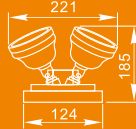

L88001-2-S
2x10W