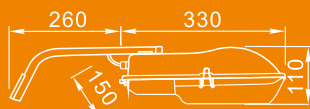

22009C-30

22008A-30 / 22008A-50

MODEL	POWER	LUMEN	VOLTAGE	CCT RANGE	COLOUR	THE MATERIAL	GRADE
22006C-20	1×20=20W	2000 Lm	AC100-260V/50-60Hz	3000K/6500K	GRAY	AL+PC	IP65
22007C-20	1×20=20W	2000 Lm	AC100-260V/50-60Hz	3000K/6500K	GRAY	AL+PC	IP65
22009C-30	1×30=30W	3000 Lm	AC100-260V/50-60Hz	3000K/6500K	GRAY	AL+PC	IP65
22008A-30	1×30=30W	3000 Lm	AC100-260V/50-60Hz	3000K/6500K	GRAY	AL+PC	IP65
22008A-50	1×50=50W	5000 Lm	AC100-260V/50-60Hz	3000K/6500K	GRAY	AL+PC	IP65

MODEL	POWER	LUMEN	VOLTAGE	CCT RANGE	COLOUR	GRADE	THE SIZE OF POLE	PRODUCT SIZE
22008C-30	1×30=30W	3000 Lm	AC100-260V/50-60Hz	3000K/6500K	GRAY	AL+PC	—	—
L22012-24	24W	1920 Lm	AC100-260V/50-60Hz	3000K/6500K	GRAY	IP65	Ø40	397×135×65mm
L22012-12	12W	960 Lm	AC100-260V/50-60Hz	3000K/6500K	GRAY	IP65	Ø40	350×103×60mm

L22012-J30

L22012-J50

MODEL	POWER	LUMEN	VOLTAGE	CCT RANGE	COLOUR	GRADE	THE SIZE OF POLE	PRODUCT SIZE
L22012-J20	20W	1400 Lm	AC100-260V/50-60Hz	3000K/6500K	GRAY	IP65	Ø40	350×103×60mm
L22012-J30	30W	2100 Lm	AC100-260V/50-60Hz	3000K/6500K	GRAY	IP65	Ø40	388×143×65mm
L22012-J50	50W	4000 Lm	AC100-260V/50-60Hz	3000K/6500K	GRAY	IP65	Ø42	498×220×85mm