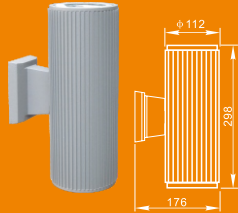

L72019 2x10W